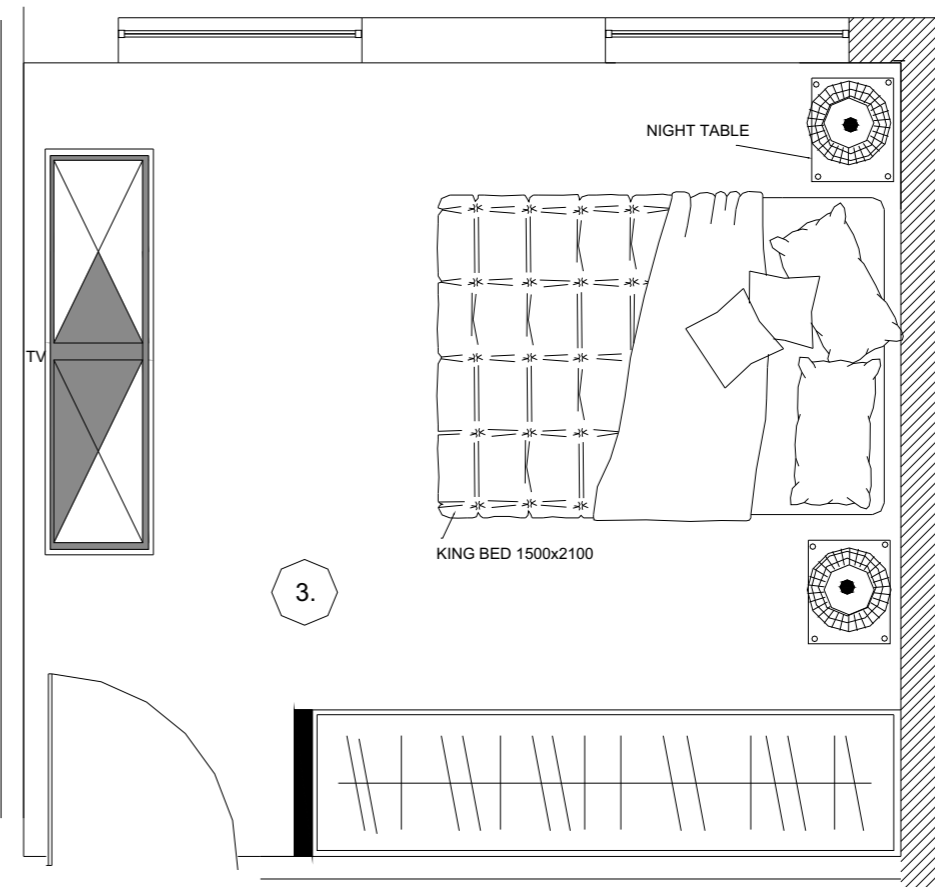

# MASTER BEDROOM

NILIA.P

5 SHERWOOD COURT  
SEYMOUR PALACE  
MARYLEBONE, W1

**MASTER BEDROOM (colours and furniture)**

NILIA.P

**5 SHERWOOD COURT  
SEYMOUR PALACE  
MARYLEBONE ,W1**