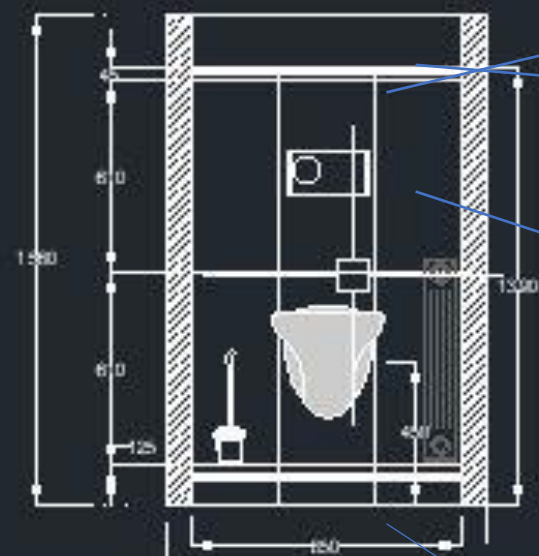

nilia

DESIGN

Sectional Elevation B - B

Top plan A - A

Tile Size: 30.5cm x 1.5cm Rectangular

Tile Size: 30.5cm x 4.5cm Rectangular

Tile Size: 61cm x 30.5cm Rectangular

Tile Size: 30.5cm x 12.5cm Skirting

Carrara Solid Surface Worktop Upstand – 3000mm X 100mm X 12mm

£160

3M x 650mm x 20mm

✓ In Stock

£565

[Worktop Express - The UK's #1 \(worktop-express.co.uk\)](http://worktop-express.co.uk)

Villeroy and Boch Cult Short Projection Basin Mixer Tap - 3352596000

£285.75

Carrara Solid Surface Worktop Upstand –

Villeroy and Boch O.Novo Inset Basin - 41615601

TECHNICAL DRAWINGS

£119.70

112cms

Villeroy and Boch Subway 2.0 Rimless Wall Hung Toilet and ViConnect Frame Pack

Sectional Elevation D - D

Sectional Elevation C - C

**WC FLOOR PLAN
CARRARA MARBLE**

Top plan

A - A

Tile Size: 61cm x 30.5cm
Rectangular

Tile Size: 61cm x 30.5cm
Rectangular

Tile Size: 30.5cm x 12.5cm Skirting