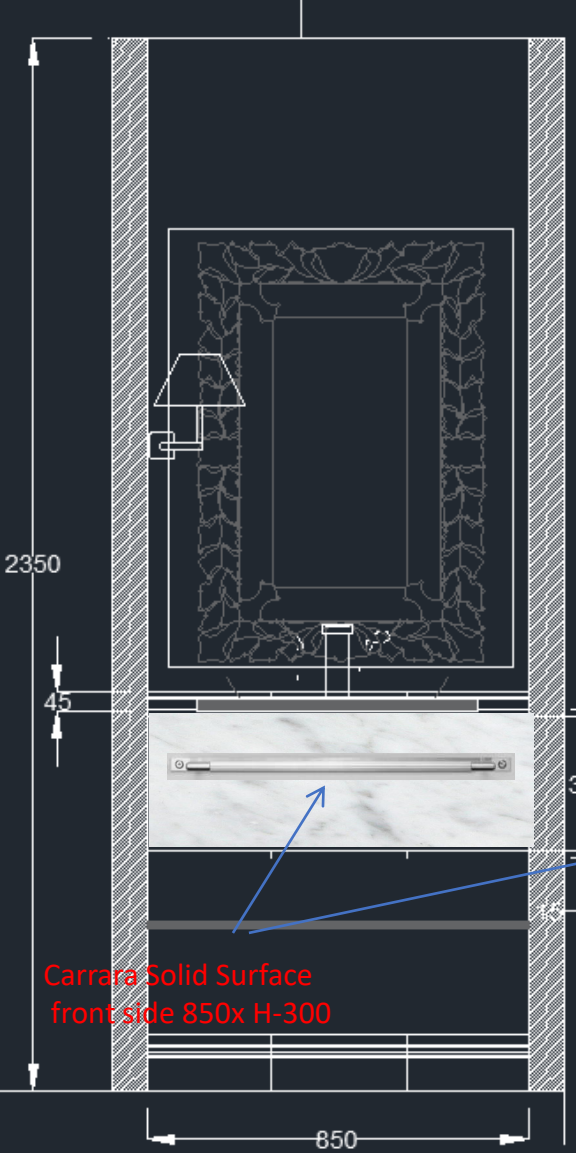

£833.40

[Villeroy and Boch O.Novo Inset Basin 41615601 - UK Bathrooms](#)

HOOKED WALL

£342

HOOKED SHADE

£68

FINISH

DOOR LEVER HANDLE / STEEL

from £126

ECLISSE RIGHE SINGLE 8MM GLASS POCKET DOOR – COMPLETE PACKAGE (125MM WALL THICKNESS)

FRAME SIZE			DOOR SIZE		PRICE 1+ (EX VAT)	PRICE 3+ (EX VAT)	BUY
MAX PASSAGE SIZE (PW X PH)	OVERALL DIMS OPENING W X H	FINISHED WALL	DW (WIDTH)	DH (HEIGHT)			
737 x 1971	1625 x 2056	125	762	1981	£570.00	£570.00	<input type="text" value="1"/> <input type="button" value="ADD"/>

ECLISSE UNICO SD FIRE POCKET DOOR KIT (100MM WALL THICKNESS)

INNER DOORS NOT SUPPLIED

FRAME SIZE			DOOR SIZE		PRICE 1+ (EX VAT)	PRICE 3+ (EX VAT)	BUY	
MAX PASSAGE SIZE (PW X PH)	OVERALL DIMS OPENING W X H	FINISHED WALL	DW (WIDTH)	DH (HEIGHT)			<input type="text"/>	<input type="button" value="ADD"/>
570 x 2010	1288 x 2115	100	626	2040	£445.50	£423.23	<input type="text" value="1"/>	<input type="button" value="ADD"/>
670 x 2010	1488 x 2115	100	726	2040	£445.50	£445.50	<input type="text" value="1"/>	<input type="button" value="ADD"/>
770 x 2010	1688 x 2115	100	826	2040	£445.50	£423.23	<input type="text" value="1"/>	<input type="button" value="ADD"/>

Sectional Elevation D - D

Sectional Elevation C - C

**WC FLOOR PLAN
CARRARA MARBLE**

Top plan

A - A

Tile Size: 61cm x 30.5cm
Rectangular

Tile Size: 61cm x 30.5cm
Rectangular

Tile Size: 30.5cm x 12.5cm Skirting