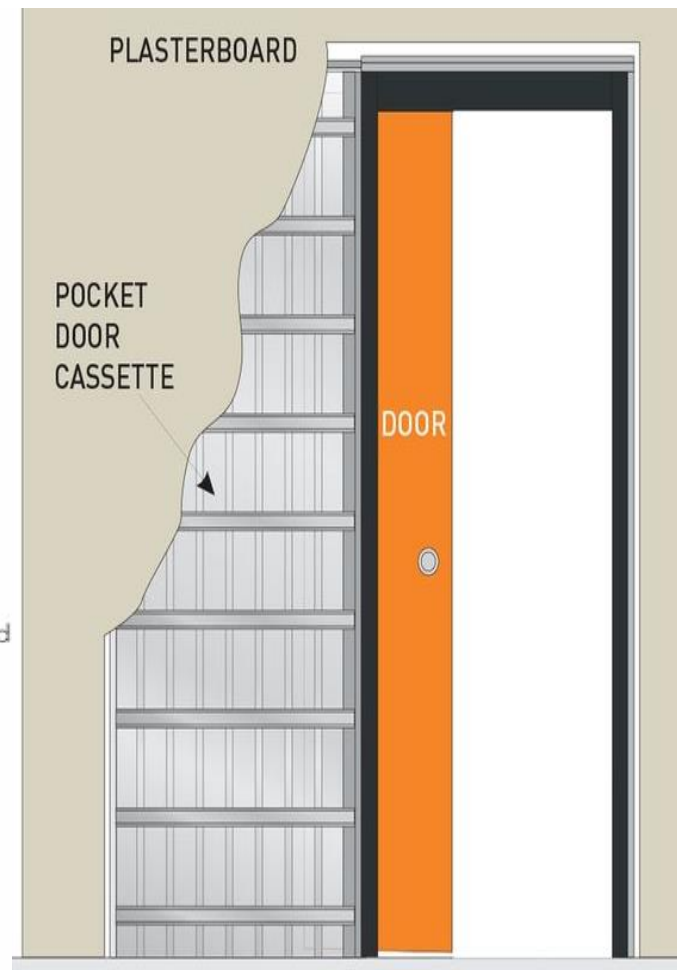

£285.75

Carrara Solid Surface Worktop Upstand –

Villeroy and Boch O.Novo Inset Basin - 41615601

TECHNICAL DRAWINGS

£119.70

112cms

Villeroy and Boch Subway 2.0 Rimless Wall Hung Toilet and ViConnect Frame Pack

£833.40

[Villeroy and Boch O.Novo Inset Basin 41615601 - UK Bathrooms](#)

HOOKED WALL

£342

HOOKED SHADE

£68

FINISH

DOOR LEVER HANDLE / STEEL

from £126

ECLISSE RIGHE SINGLE 8MM GLASS POCKET DOOR – COMPLETE PACKAGE (125MM WALL THICKNESS)

FRAME SIZE			DOOR SIZE		PRICE 1+ (EX VAT)	PRICE 3+ (EX VAT)	BUY
MAX PASSAGE SIZE (PW X PH)	OVERALL DIMS OPENING W X H	FINISHED WALL	DW (WIDTH)	DH (HEIGHT)			
737 x 1971	1625 x 2056	125	762	1981	£570.00	£570.00	<input type="text" value="1"/> <input type="button" value="ADD"/>

ECLISSE UNICO SD FIRE POCKET DOOR KIT (100MM WALL THICKNESS)

INNER DOORS NOT SUPPLIED

FRAME SIZE			DOOR SIZE		PRICE 1+ (EX VAT)	PRICE 3+ (EX VAT)	BUY	
MAX PASSAGE SIZE (PW X PH)	OVERALL DIMS OPENING W X H	FINISHED WALL	DW (WIDTH)	DH (HEIGHT)			<input type="text"/>	<input type="button" value="ADD"/>
570 x 2010	1288 x 2115	100	626	2040	£445.50	£423.23	<input type="text" value="1"/>	<input type="button" value="ADD"/>
670 x 2010	1488 x 2115	100	726	2040	£445.50	£445.50	<input type="text" value="1"/>	<input type="button" value="ADD"/>
770 x 2010	1688 x 2115	100	826	2040	£445.50	£423.23	<input type="text" value="1"/>	<input type="button" value="ADD"/>