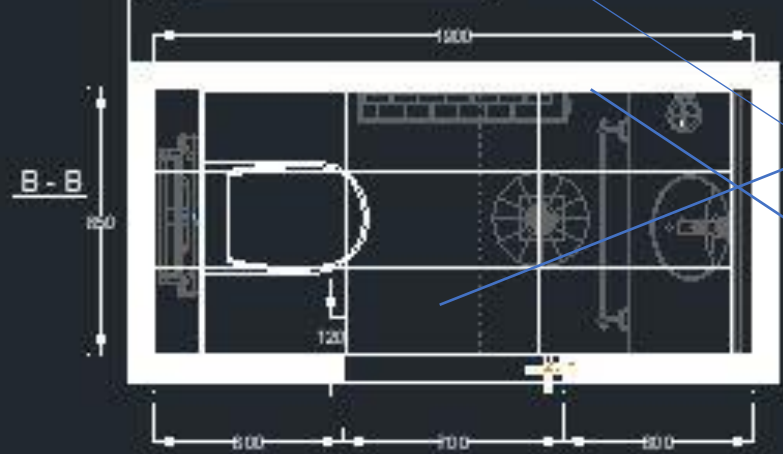

nilia

DESIGN

Sectional Elevation B - B

Top plan A - A

Tile Size: 30.5cm x 1.5cm Rectangular

Tile Size: 30.5cm x 4.5cm Rectangular

Tile Size: 61cm x 30.5cm Rectangular

Tile Size: 30.5cm x 12.5cm Skirting

Carrara Solid Surface Worktop Upstand – 3000mm X 100mm X 12mm

£160

3M x 650mm x 20mm

✓ In Stock

£565

[Worktop Express - The UK's #1 \(worktop-express.co.uk\)](http://worktop-express.co.uk)

Villeroy and Boch Cult Short Projection Basin Mixer Tap - 3352596000

£285.75

Carrara Solid Surface Worktop Upstand –

Villeroy and Boch O.Novo Inset Basin - 41615601

TECHNICAL DRAWINGS

£119.70

112cms

Villeroy and Boch Subway 2.0 Rimless Wall Hung Toilet and ViConnect Frame Pack

Sectional Elevation D - D

Sectional Elevation C - C

**WC FLOOR PLAN
CARRARA MARBLE**

Top plan

A - A

Tile Size: 61cm x 30.5cm
Rectangular

Tile Size: 61cm x 30.5cm
Rectangular

Tile Size: 30.5cm x 12.5cm Skirting