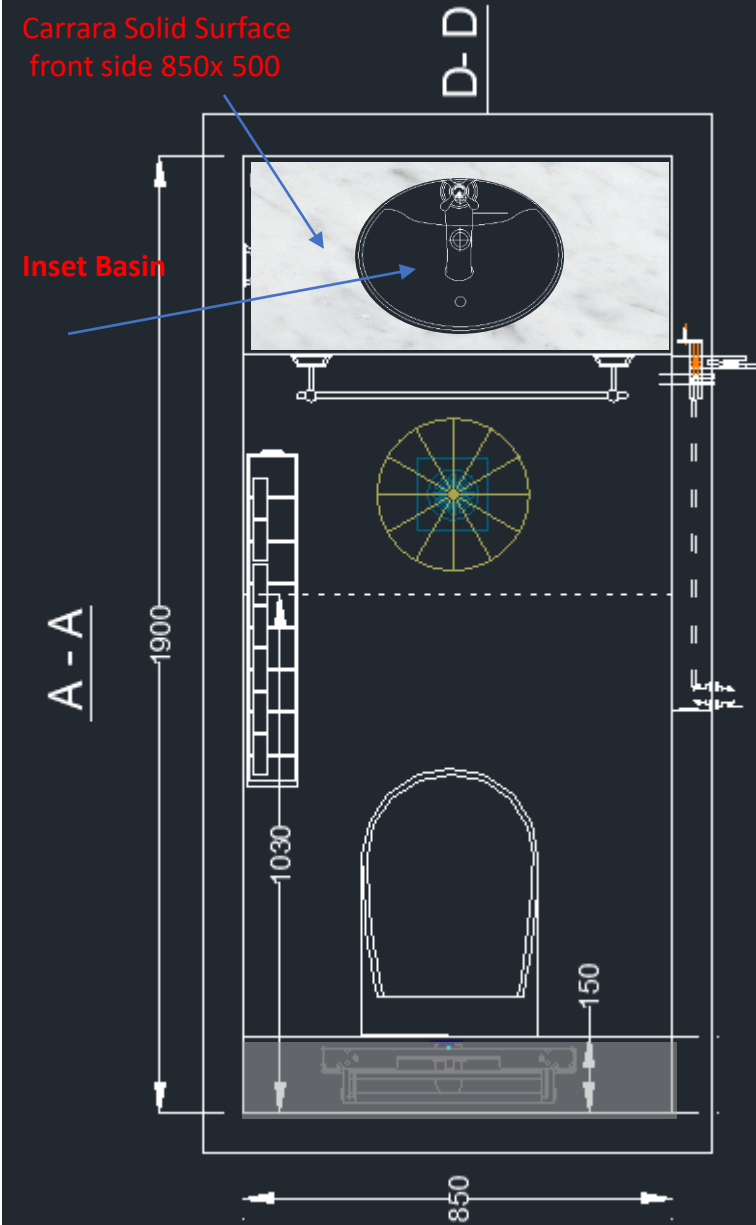

Carrara Solid Surface Worktop Upstand – 3000mm X 100mm X 12mm

£160

3M x 650mm x 20mm

✓ In Stock

£565

[Worktop Express - The UK's #1 \(worktop-express.co.uk\)](http://worktop-express.co.uk)

Villeroy and Boch Cult Short Projection Basin Mixer Tap - 3352596000

ECLISSE UNICO SD FIRE POCKET DOOR KIT (100MM WALL THICKNESS)

INNER DOORS NOT SUPPLIED

FRAME SIZE			DOOR SIZE		PRICE 1+ (EX VAT)	PRICE 3+ (EX VAT)	BUY	
MAX PASSAGE SIZE (PW X PH)	OVERALL DIMS OPENING W X H	FINISHED WALL	DW (WIDTH)	DH (HEIGHT)			<input type="text"/>	<input type="button" value="ADD"/>
570 x 2010	1288 x 2115	100	626	2040	£445.50	£423.23	<input type="text" value="1"/>	<input type="button" value="ADD"/>
670 x 2010	1488 x 2115	100	726	2040	£445.50	£445.50	<input type="text" value="1"/>	<input type="button" value="ADD"/>
770 x 2010	1688 x 2115	100	826	2040	£445.50	£423.23	<input type="text" value="1"/>	<input type="button" value="ADD"/>

Sectional Elevation D - D

Sectional Elevation C - C

**WC FLOOR PLAN
CARRARA MARBLE**

Top plan

A - A

Tile Size: 61cm x 30.5cm
Rectangular

Tile Size: 61cm x 30.5cm
Rectangular

Tile Size: 30.5cm x 12.5cm Skirting