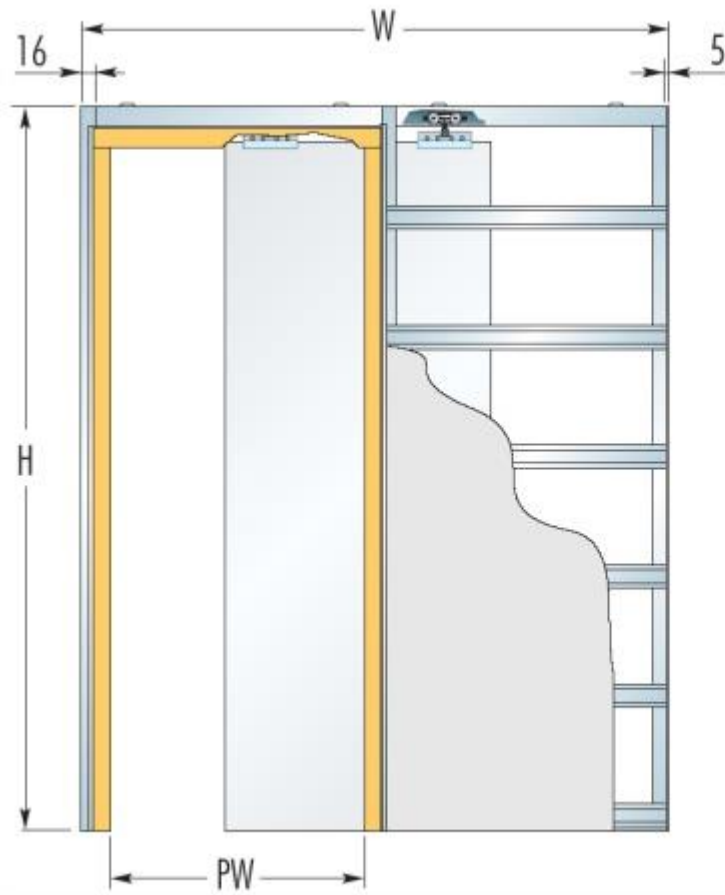

£833.40

[Villeroy and Boch O.Novo Inset Basin 41615601 - UK Bathrooms](#)

HOOKED WALL

£342

HOOKED SHADE

£68

FINISH

DOOR LEVER HANDLE / STEEL

from £126

ECLISSE RIGHE SINGLE 8MM GLASS POCKET DOOR – COMPLETE PACKAGE (125MM WALL THICKNESS)

FRAME SIZE			DOOR SIZE		PRICE 1+ (EX VAT)	PRICE 3+ (EX VAT)	BUY
MAX PASSAGE SIZE (PW X PH)	OVERALL DIMS OPENING W X H	FINISHED WALL	DW (WIDTH)	DH (HEIGHT)			
737 x 1971	1625 x 2056	125	762	1981	£570.00	£570.00	<input type="text" value="1"/> <input type="button" value="ADD"/>

ECLISSE UNICO SD FIRE POCKET DOOR KIT (100MM WALL THICKNESS)

INNER DOORS NOT SUPPLIED

FRAME SIZE			DOOR SIZE		PRICE 1+ (EX VAT)	PRICE 3+ (EX VAT)	BUY	
MAX PASSAGE SIZE (PW X PH)	OVERALL DIMS OPENING W X H	FINISHED WALL	DW (WIDTH)	DH (HEIGHT)			<input type="text"/>	<input type="button" value="ADD"/>
570 x 2010	1288 x 2115	100	626	2040	£445.50	£423.23	<input type="text" value="1"/>	<input type="button" value="ADD"/>
670 x 2010	1488 x 2115	100	726	2040	£445.50	£445.50	<input type="text" value="1"/>	<input type="button" value="ADD"/>
770 x 2010	1688 x 2115	100	826	2040	£445.50	£423.23	<input type="text" value="1"/>	<input type="button" value="ADD"/>

Sectional Elevation D - D

Sectional Elevation C - C

**WC FLOOR PLAN
CARRARA MARBLE**

Top plan

A - A

Tile Size: 61cm x 30.5cm
Rectangular

Tile Size: 61cm x 30.5cm
Rectangular

Tile Size: 30.5cm x 12.5cm Skirting