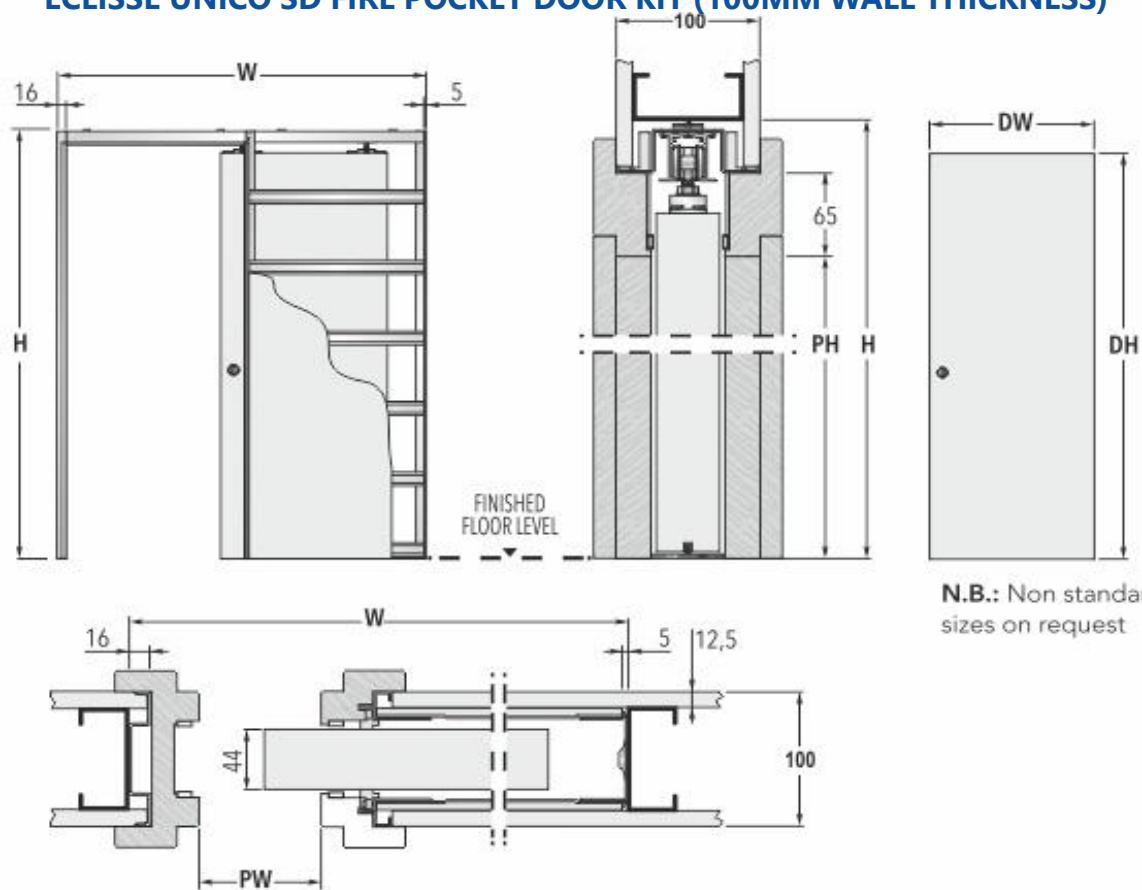

ECLISSE UNICO SD FIRE POCKET DOOR KIT (100MM WALL THICKNESS)

INNER DOORS NOT SUPPLIED

FRAME SIZE			DOOR SIZE		PRICE 1+ (EX VAT)	PRICE 3+ (EX VAT)	BUY	
MAX PASSAGE SIZE (PW X PH)	OVERALL DIMS OPENING W X H	FINISHED WALL	DW (WIDTH)	DH (HEIGHT)			____	ADD
570 x 2010	1288 x 2115	100	626	2040	£445.50	£423.23	1	ADD
670 x 2010	1488 x 2115	100	726	2040	£445.50	£445.50	1	ADD
770 x 2010	1688 x 2115	100	826	2040	£445.50	£423.23	1	ADD