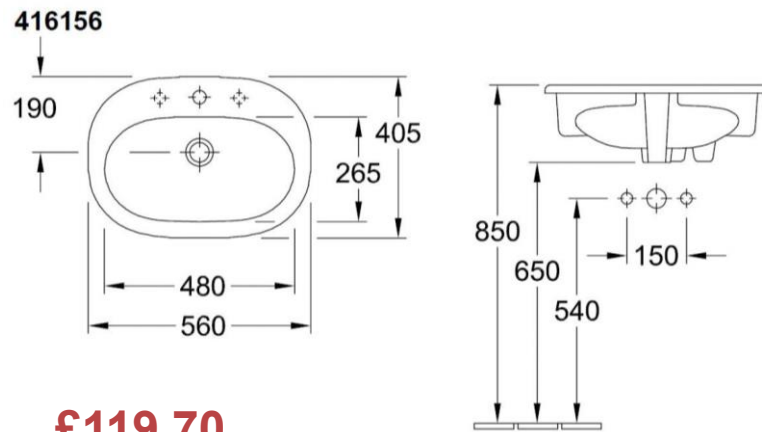

HOOKED WALL

TECHNICAL DRAWINGS

£119.70