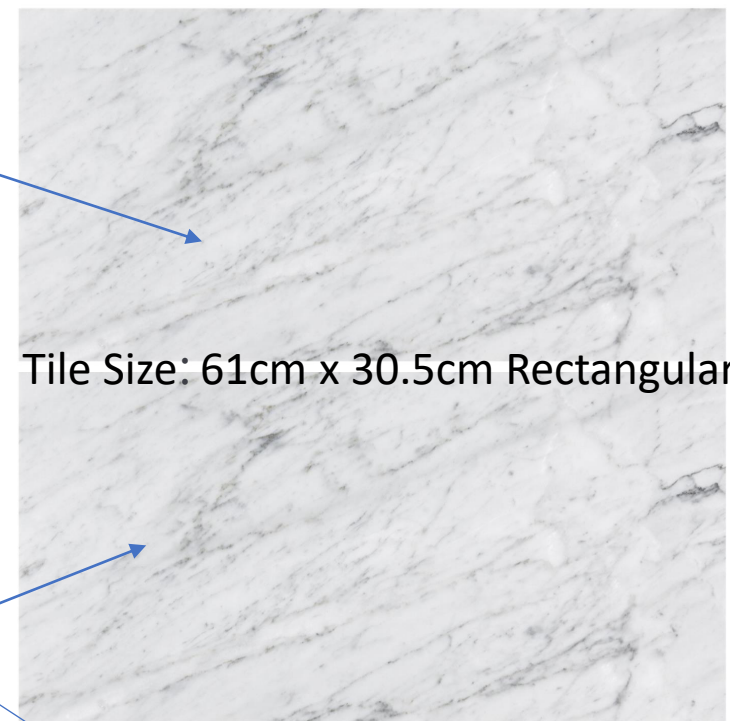

nilia

DESIGN

Sectional Elevation B - B

Top plan A - A

Tile Size: 30.5cm x 1.5cm Rectangular

Tile Size: 30.5cm x 4.5cm Rectangular

Tile Size: 61cm x 30.5cm Rectangular

Tile Size: 30.5cm x 12.5cm Skirting

Carrara Solid Surface Worktop Upstand – 3000mm X 100mm X 12mm

£160

3M x 650mm x 20mm

✓ In Stock

£565

[Worktop Express - The UK's #1 \(worktop-express.co.uk\)](http://worktop-express.co.uk)

Villeroy and Boch Cult Short Projection Basin Mixer Tap - 3352596000

£285.75

Carrara Solid Surface Worktop Upstand –

Villeroy and Boch O.Novo Inset Basin - 41615601

TECHNICAL DRAWINGS

£119.70

112cms

Villeroy and Boch Subway 2.0 Rimless Wall Hung Toilet and ViConnect Frame Pack

Sectional Elevation D - D

Sectional Elevation C - C

**WC FLOOR PLAN
CARRARA MARBLE**

Top plan

A - A

Tile Size: 61cm x 30.5cm
Rectangular

Tile Size: 61cm x 30.5cm
Rectangular

Tile Size: 30.5cm x 12.5cm Skirting