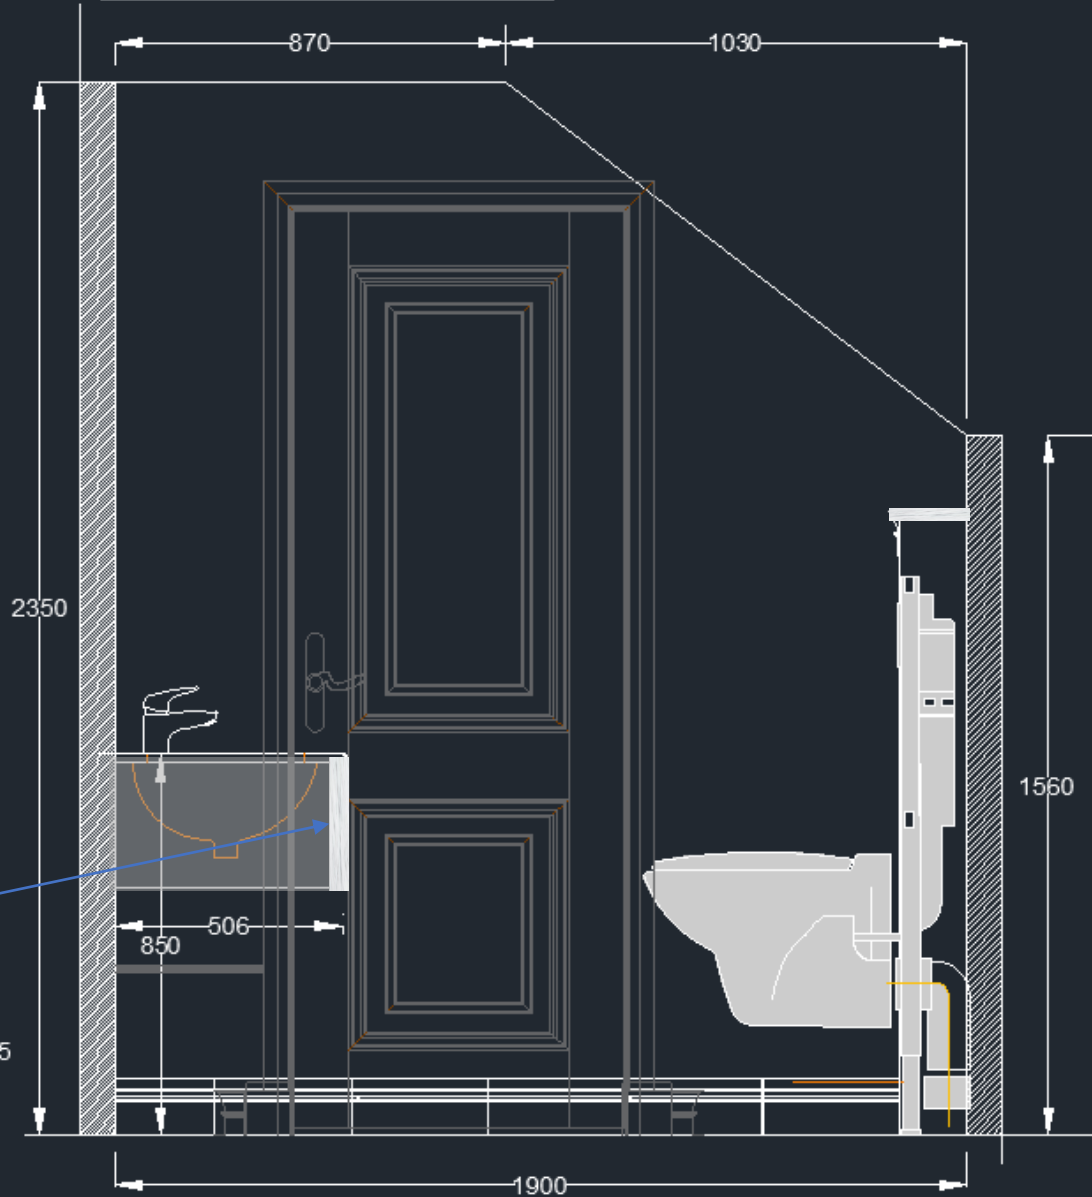

nilia

DESIGN

Sectional Elevation B - B

Top plan A - A

Tile Size: 30.5cm x 1.5cm Rectangular

Tile Size: 30.5cm x 4.5cm Rectangular

Tile Size: 61cm x 30.5cm Rectangular

Tile Size: 30.5cm x 12.5cm Skirting

from £126

ECLISSE RIGHE SINGLE 8MM GLASS POCKET DOOR – COMPLETE PACKAGE (125MM WALL THICKNESS)

FRAME SIZE			DOOR SIZE		PRICE 1+ (EX VAT)	PRICE 3+ (EX VAT)	BUY
MAX PASSAGE SIZE (PW X PH)	OVERALL DIMS OPENING W X H	FINISHED WALL	DW (WIDTH)	DH (HEIGHT)			
737 x 1971	1625 x 2056	125	762	1981	£570.00	£570.00	<input type="text" value="1"/> <input type="button" value="ADD"/>

ECLISSE UNICO SD FIRE POCKET DOOR KIT (100MM WALL THICKNESS)

INNER DOORS NOT SUPPLIED

FRAME SIZE			DOOR SIZE		PRICE 1+ (EX VAT)	PRICE 3+ (EX VAT)	BUY	
MAX PASSAGE SIZE (PW X PH)	OVERALL DIMS OPENING W X H	FINISHED WALL	DW (WIDTH)	DH (HEIGHT)			<input type="text"/>	<input type="button" value="ADD"/>
570 x 2010	1288 x 2115	100	626	2040	£445.50	£423.23	<input type="text" value="1"/>	<input type="button" value="ADD"/>
670 x 2010	1488 x 2115	100	726	2040	£445.50	£445.50	<input type="text" value="1"/>	<input type="button" value="ADD"/>
770 x 2010	1688 x 2115	100	826	2040	£445.50	£423.23	<input type="text" value="1"/>	<input type="button" value="ADD"/>

Sectional Elevation D - D

Sectional Elevation C - C

**WC FLOOR PLAN
CARRARA MARBLE**

Top plan

A - A

Tile Size: 61cm x 30.5cm
Rectangular

Tile Size: 61cm x 30.5cm
Rectangular

Tile Size: 30.5cm x 12.5cm Skirting