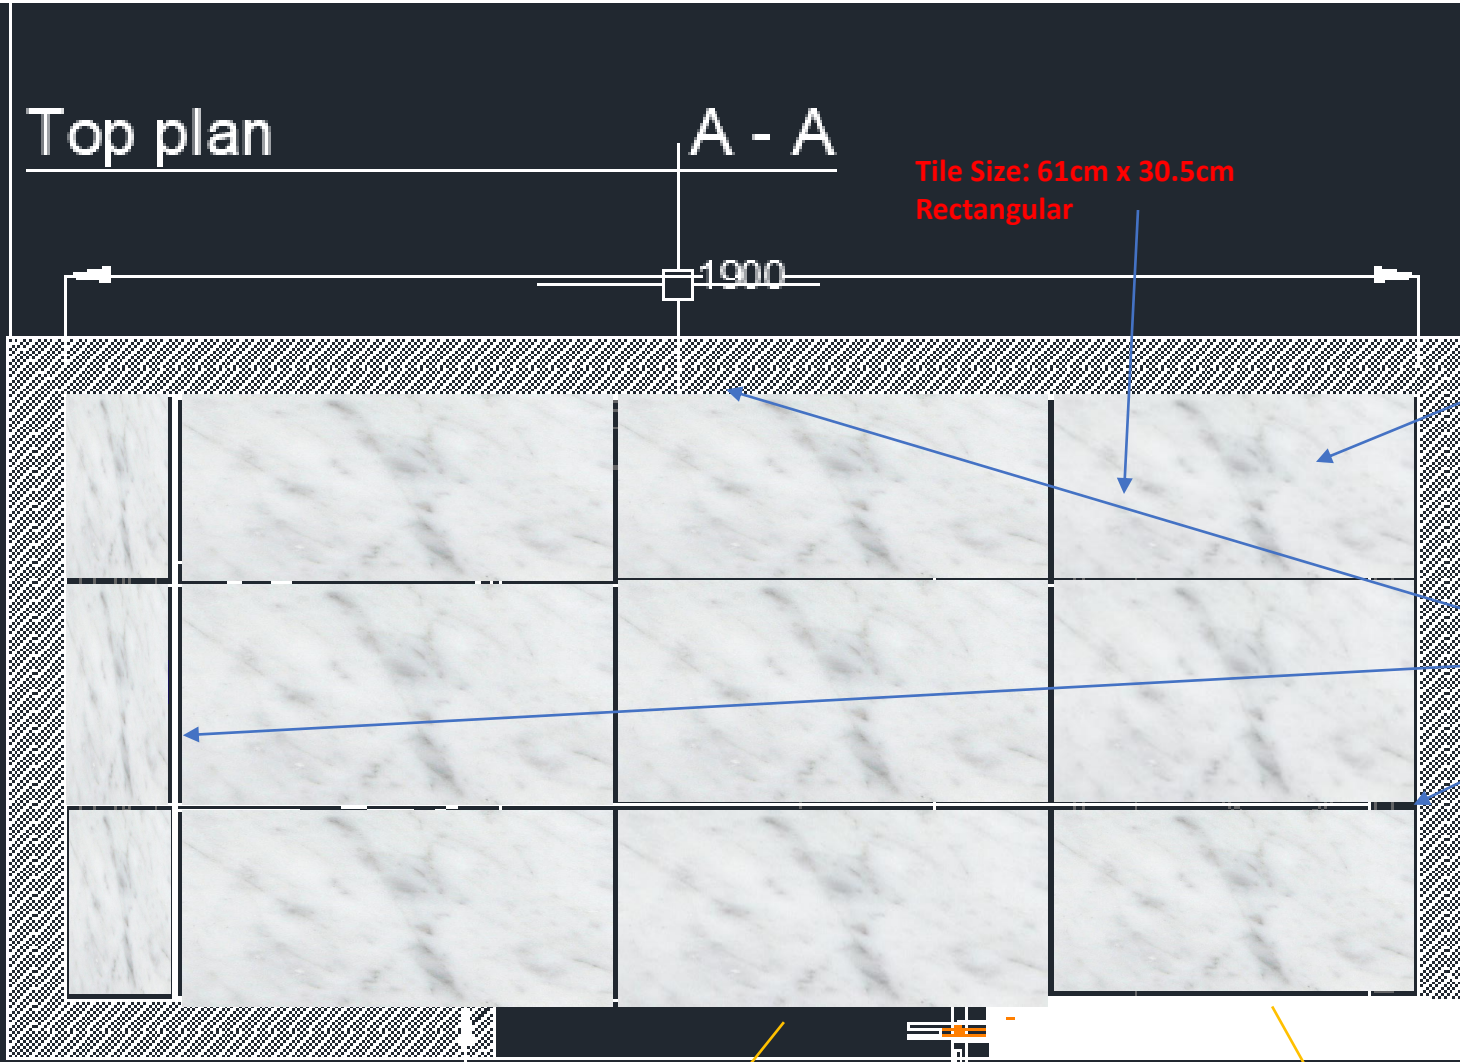

Sectional Elevation D - D

Sectional Elevation C - C

**WC FLOOR PLAN
CARRARA MARBLE**

Top plan

A - A

Tile Size: 61cm x 30.5cm
Rectangular

Tile Size: 61cm x 30.5cm
Rectangular

Tile Size: 30.5cm x 12.5cm Skirting

B - B

850

1900

POCKET DOOR

600

700

600

NEW WALL

Bali Shaver Edge Mirror

800 x 1000mm

★★★★★ (4)

£409.99