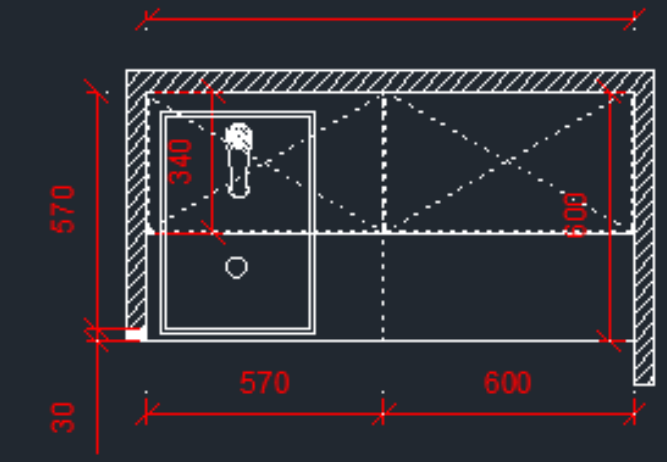

A 2, ALBANY PICCADILLY ,LONDON, W1J 6AL

KITCHEN

Searchlight Discs 28cm 2
Light Flush Fitting with Opal
Glass Shade & Chrome Trim -
7039-28C

Neptune Single Lever Kitchen Sink
Mixer Tap with Swivel Spout

Reginox Regidrain 1.0 Bowl
2TH Stainless Steel Inset
Kitchen Sink

Xpelair - DX100T 4" Axial
Extraction Fan with Timer
- 90841AW

Kitchen Wall Unit - White

Cookology Integrated Microwave in
Stainless Steel | Built-in IM20LSS 20
Litre

KITCHEN

BATHROOM

Cube 600 x 1200mm Heated Towel Rail (inc. Valves + Electric Heating Kit)

GoodHome Jolina Single-spray pattern Thermostatic

GoodHome Eidar 1 lever Contemporary Basin Mono mixer Tap

Cooke & Lewis Omega Quadrant Clear Shower Shower enclosure with Corner entry double sliding door (W)900mm (D)900mm

GoodHome Valois Compact Close-coupled Toilet set with Soft close seat

GoodHome Limski Quadrant Shower tray (L)900mm (W)900mm (H)28mm

GoodHome Imandra Gloss White Freestanding Vanity & basin Cabinet (W)800mm (H)820mm