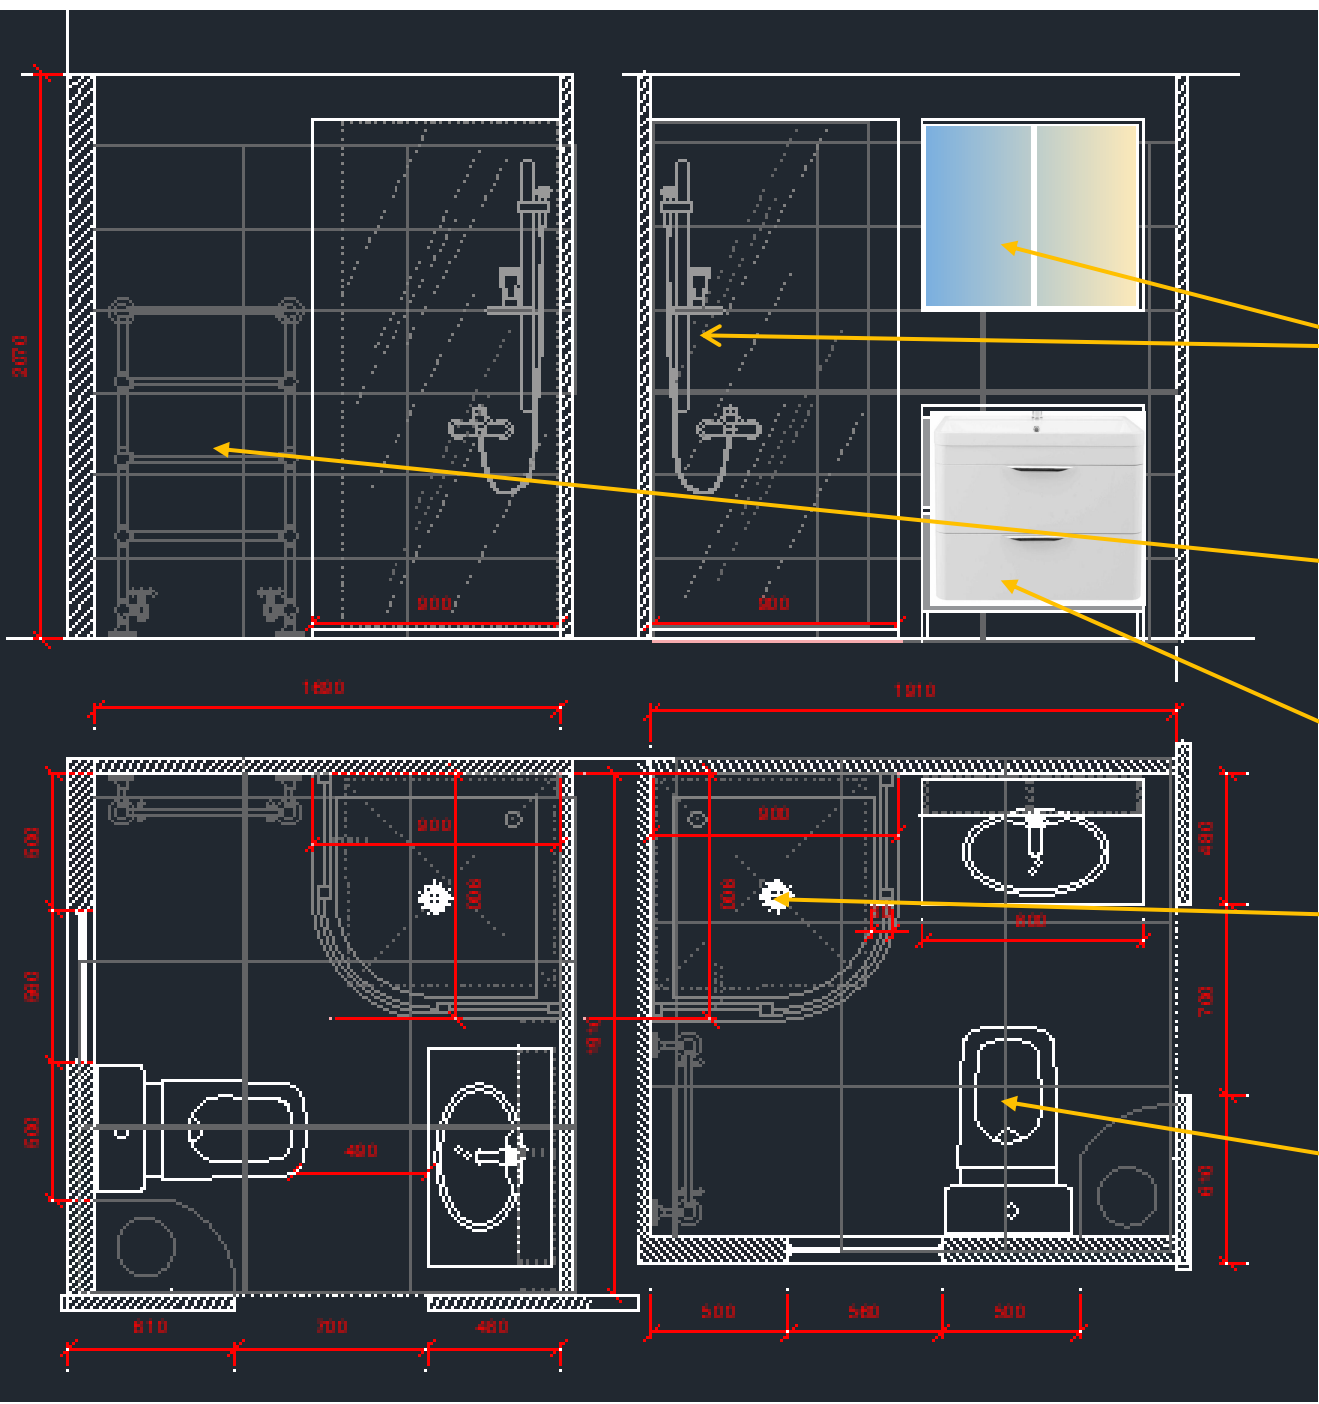

A 2, ALBANY PICCADILLY ,LONDON, W1J 6AL

KITCHEN

Searchlight Discs 28cm 2
Light Flush Fitting with Opal
Glass Shade & Chrome Trim -
7039-28C

Neptune Single Lever Kitchen Sink
Mixer Tap with Swivel Spout

Reginox Regidrain 1.0 Bowl
2TH Stainless Steel Inset
Kitchen Sink

Xpelair - DX100T 4" Axial
Extraction Fan with Timer
- 90841AW

Kitchen Wall Unit - White

Cookology Integrated Microwave in
Stainless Steel | Built-in IM20LSS 20
Litre

KITCHEN

BATHROOM

Cube 600 x 1200mm Heated Towel Rail (inc. Valves + Electric Heating Kit)

GoodHome Jolina Single-spray pattern Thermostatic

GoodHome Eidar 1 lever Contemporary Basin Mono mixer Tap

Cooke & Lewis Omega Quadrant Clear Shower Shower enclosure with Corner entry double sliding door (W)900mm (D)900mm

GoodHome Valois Compact Close-coupled Toilet set with Soft close seat

GoodHome Limski Quadrant Shower tray (L)900mm (W)900mm (H)28mm

GoodHome Imandra Gloss White Freestanding Vanity & basin Cabinet (W)800mm (H)820mm