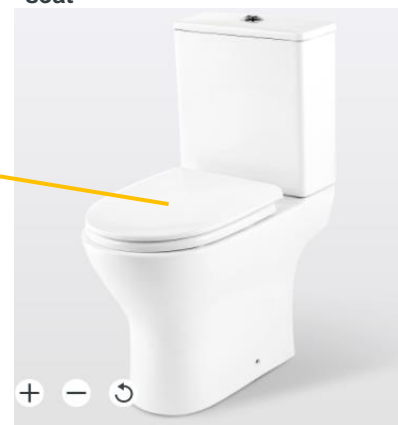

A 2, ALBANY PICCADILLY ,LONDON, W1J 6AL

KITCHEN

Searchlight Discs 28cm 2
Light Flush Fitting with Opal
Glass Shade & Chrome Trim -
7039-28C

Neptune Single Lever Kitchen Sink
Mixer Tap with Swivel Spout

Reginox Regidrain 1.0 Bowl
2TH Stainless Steel Inset
Kitchen Sink

Xpelair - DX100T 4" Axial
Extraction Fan with Timer
- 90841AW

Kitchen Wall Unit - White

Cookology Integrated Microwave in
Stainless Steel | Built-in IM20LSS 20
Litre

KITCHEN

BATHROOM

Cube 600 x 1200mm Heated Towel Rail (inc. Valves + Electric Heating Kit)

GoodHome Jolina Single-spray pattern Thermostatic

GoodHome Eidar 1 lever Contemporary Basin Mono mixer Tap

Cooke & Lewis Omega Quadrant Clear Shower Shower enclosure with Corner entry double sliding door (W)900mm (D)900mm

GoodHome Valois Compact Close-coupled Toilet set with Soft close seat

GoodHome Limski Quadrant Shower tray (L)900mm (W)900mm (H)28mm

GoodHome Imandra Gloss White Freestanding Vanity & basin Cabinet (W)800mm (H)820mm