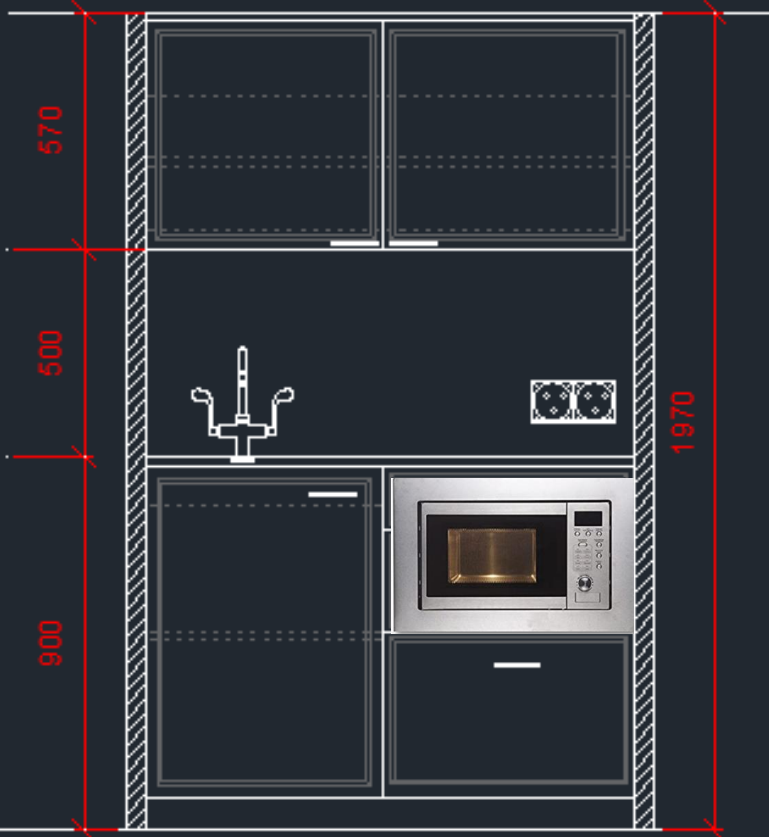

A 2, ALBANY PICCADILLY ,LONDON, W1J 6AL

KITCHEN

Searchlight Discs 28cm 2
Light Flush Fitting with Opal
Glass Shade & Chrome Trim -
7039-28C

Neptune Single Lever Kitchen Sink
Mixer Tap with Swivel Spout

Reginox Regidrain 1.0 Bowl
2TH Stainless Steel Inset
Kitchen Sink

Xpelair - DX100T 4" Axial
Extraction Fan with Timer
- 90841AW

Kitchen Wall Unit - White

Cookology Integrated Microwave in
Stainless Steel | Built-in IM20LSS 20
Litre

KITCHEN

BATHROOM

Cube 600 x 1200mm Heated Towel Rail (inc. Valves + Electric Heating Kit)

GoodHome Jolina Single-spray pattern Thermostatic

GoodHome Eidar 1 lever Contemporary Basin Mono mixer Tap

Cooke & Lewis Omega Quadrant Clear Shower Shower enclosure with Corner entry double sliding door (W)900mm (D)900mm

GoodHome Valois Compact Close-coupled Toilet set with Soft close seat

GoodHome Limski Quadrant Shower tray (L)900mm (W)900mm (H)28mm

GoodHome Imandra Gloss White Freestanding Vanity & basin Cabinet (W)800mm (H)820mm