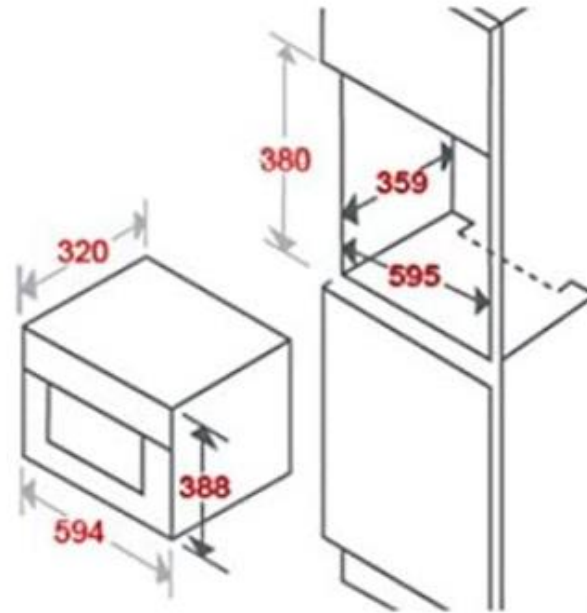

A 2, ALBANY PICCADILLY ,LONDON, W1J 6AL

KITCHEN

Searchlight Discs 28cm 2
Light Flush Fitting with Opal
Glass Shade & Chrome Trim -
7039-28C

Neptune Single Lever Kitchen Sink
Mixer Tap with Swivel Spout

Reginox Regidrain 1.0 Bowl
2TH Stainless Steel Inset
Kitchen Sink

Xpelair - DX100T 4" Axial
Extraction Fan with Timer
- 90841AW

Kitchen Wall Unit - White

Cookology Integrated Microwave in
Stainless Steel | Built-in IM20LSS 20
Litre

KITCHEN

BATHROOM

Cube 600 x 1200mm Heated Towel Rail (inc. Valves + Electric Heating Kit)

GoodHome Jolina Single-spray pattern Thermostatic

GoodHome Eidar 1 lever Contemporary Basin Mono mixer Tap

Cooke & Lewis Omega Quadrant Clear Shower Shower enclosure with Corner entry double sliding door (W)900mm (D)900mm

GoodHome Valois Compact Close-coupled Toilet set with Soft close seat

GoodHome Limski Quadrant Shower tray (L)900mm (W)900mm (H)28mm

GoodHome Imandra Gloss White Freestanding Vanity & basin Cabinet (W)800mm (H)820mm